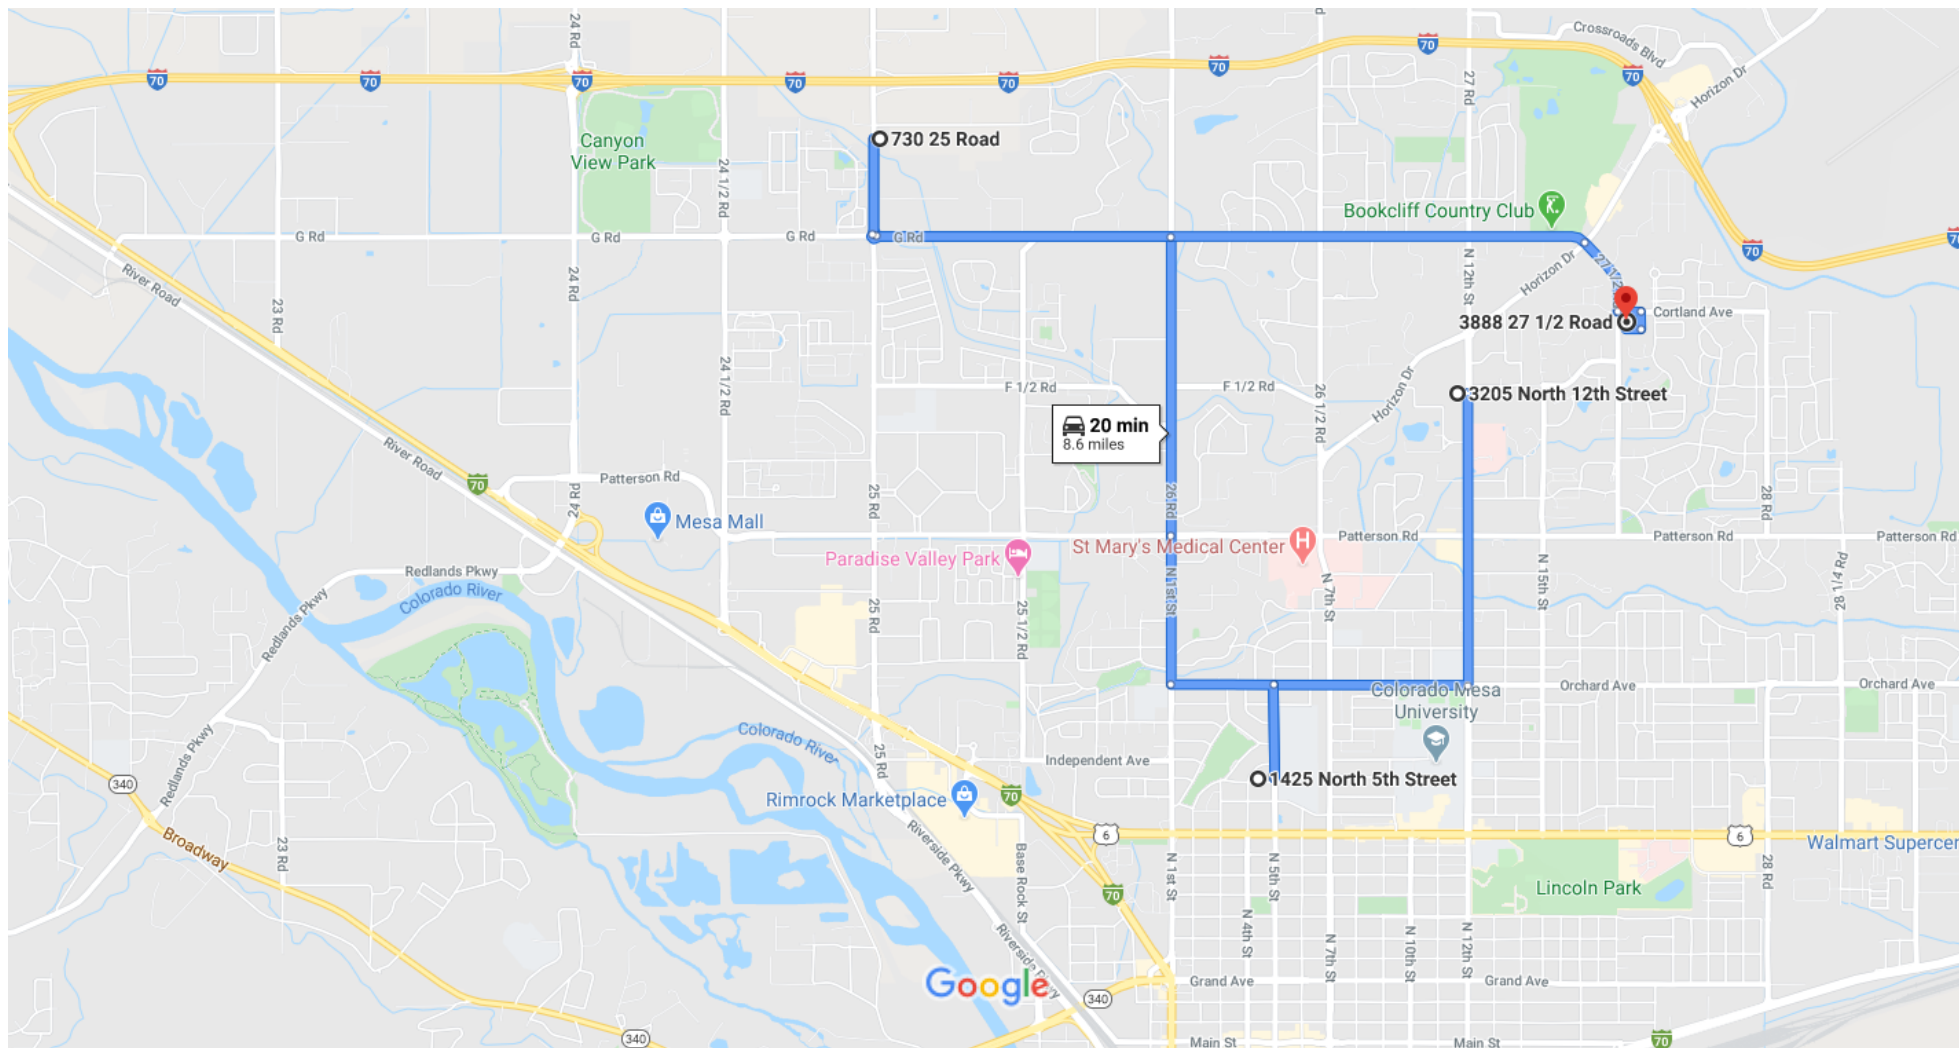

3205 N 12th St, Grand Junction, CO 81506 to 3888 27 1/2 Road, Grand Junction, CO

Drive 8.6 miles, 20 min

GJ Labyrinth Tour - Saturday, July 11 (7:30a-11:30a)

Map data ©2020 2000 ft

via N 12th St and Orchard Ave

20 min

20 min without traffic

8.6 miles